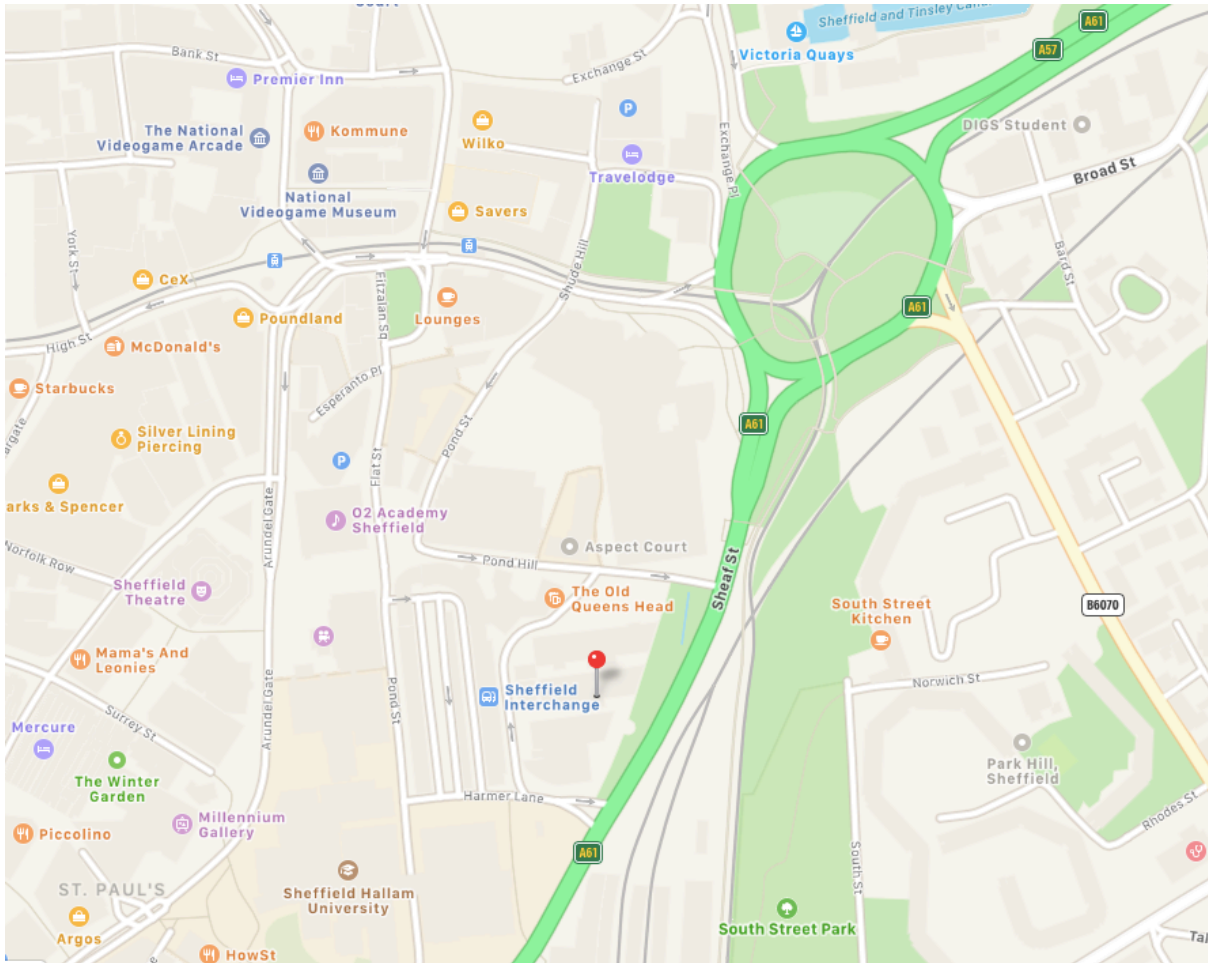

How to Find Our Office in The Electric Works

You will find us in the modern office building of The Electric Works, opposite the main Sheffield railway station and adjacent to the bus interchange.

If you use [What Three Words - gather.focus.woven](https://www.whatthreewords.com/) will bring you to the entrance of the Electric Works.

If you are travelling to us by car you will need to find street parking or use the Q Park adjacent to the station. The Electric Works has an arrangement for discounted parking at this car park and will provide you with a ticket to use with your own parking ticket to facilitate the discount. Just ask at reception.